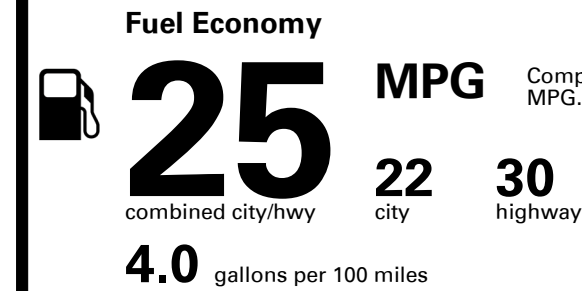

EMISSIONS:
This vehicle is certified to meet emission requirements in all 50 states

Inland Freight & Handling : \$995.00

TOTAL PRICE: \$41,320.00

283 A 2970HGLOVI

EPA DOT Fuel Economy and Environment

Compact Cars range from 14 to 113 MPG. The best vehicle rates 136 MPGe.

You spend \$2,250
more in fuel costs over 5 years
compared to the average new vehicle.

Annual fuel cost \$1,950

Fuel Economy & Greenhouse Gas Rating (tailpipe only)

Smog Rating (tailpipe only)

This vehicle emits 357 grams CO₂ per mile. The best emits 0 grams per mile (tailpipe only). Producing and distributing fuel also create emissions; learn more at fueleconomy.gov.