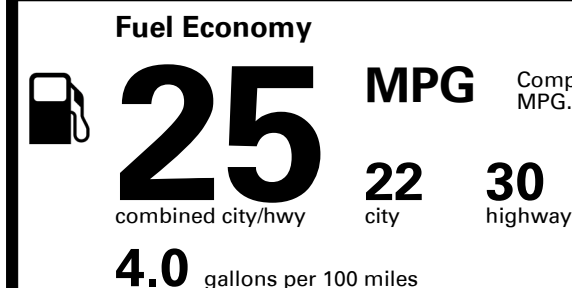

EMISSIONS:
This vehicle is certified to meet emission requirements in all 50 states

Inland Freight & Handling : \$995.00

TOTAL PRICE: \$36,720.00

337 A 3520HELEKT

EPA DOT Fuel Economy and Environment

Gasoline Vehicle